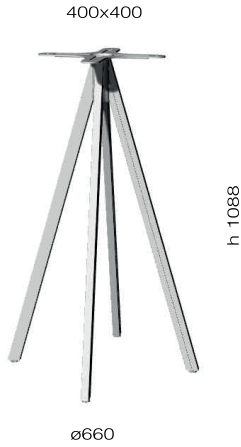

201 - Tower Table Base

Applicable Table Tops

202 - Tower Table Base

203 - Tower Table Base

204 - Tower Table Base

Applicable Table Tops

690x690
590x590

690 / 590

kg
7.70

1 pcs.

cardboard package
500x600x1130
0.28m³ / 9.70kg

205 - Tower Side Table Base

590

kg
3.50

1 pcs.

cardboard package
500x600x440
0.13m³ / 4.70kg

206 - Tower Side Table

590

kg
3.00

1 pcs.

cardboard package
500x600x540
0.16m³ / 5.00kg

207 - Tower Side Table Base

690x690
590x590

690 / 590

kg
4.40

1 pcs.

cardboard package
500x500x440
0.11m³ / 5.60kg

208 - Tower Side Table Base

Applicable Table Tops

690x690
590x590

690 / 590

cardboard package
500x500x540
0.13m³ / 5.60kg