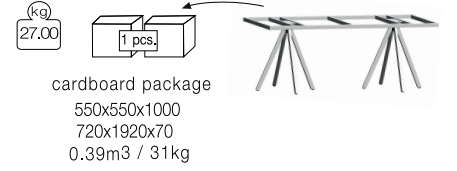

212 - Tower Table Base

Applicable Table Tops

Available Colours

- **101 White Powder Coated (mat)**
- **102 Black Powder Coated (mat)**
- **103 Anthracite Powder Coated (mat)**
- **104 Taupe Powder Coated (mat)**

Certification, labels