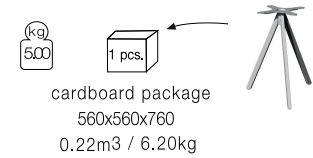

201 - Tower Table Base

Applicable Table Tops

202 - Tower Table Base

203 - Tower Table Base

204 - Tower Table Base

Applicable Table Tops

690x690
590x590

690 / 590

kg
7.70

1 pcs.

cardboard package
500x600x1130
0.28m³ / 9.70kg

205 - Tower Side Table Base

590

kg
3.50

1 pcs.

cardboard package
500x600x440
0.13m³ / 4.70kg

206 - Tower Side Table

590

kg
3.00

1 pcs.

cardboard package
500x600x540
0.16m³ / 5.00kg

207 - Tower Side Table Base

690x690
590x590

690 / 590

kg
4.40

1 pcs.

cardboard package
500x500x440
0.11m³ / 5.60kg

208 - Tower Side Table Base

Applicable Table Tops

690x690
590x590

690 / 590

cardboard package
500x500x540
0.13m³ / 5.60kg