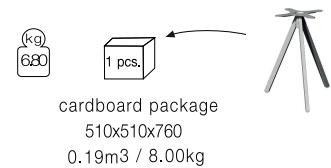

201 - Tower Table Base

Applicable Table Tops

202 - Tower Table Base

203 - Tower Table Base

204 - Tower Table Base

Applicable Table Tops

690x690
590x590

690 / 590

kg
7.70

1 pcs.

cardboard package
500x600x1130
0.28m³ / 9.70kg

205 - Tower Side Table Base

590

kg
3.50

1 pcs.

cardboard package
500x600x440
0.13m³ / 4.70kg

206 - Tower Side Table

590

kg
3.00

1 pcs.

cardboard package
500x600x540
0.16m³ / 5.00kg

207 - Tower Side Table Base

690x690
590x590

690 / 590

kg
4.40

1 pcs.

cardboard package
500x500x440
0.11m³ / 5.60kg

208 - Tower Side Table Base

Applicable Table Tops

690x690
590x590

690 / 590

cardboard package
500x500x540
0.13m³ / 5.60kg