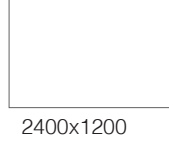

212 - Tower Table Base

Applicable Table Tops