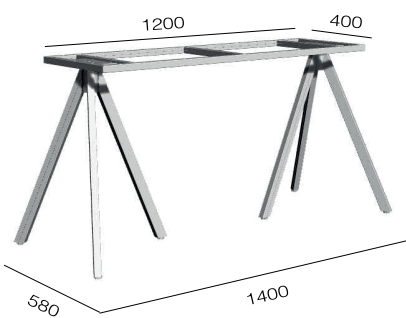

206 - Tower Side Table

590

kg
3.00

1 pcs.

cardboard package
500x600x540
0.16m³ / 5.00kg

207 - Tower Side Table Base

690x690
590x590

690 / 590

kg
4.40

1 pcs.

cardboard package
500x500x440
0.11m³ / 5.60kg

208 - Tower Side Table Base

Applicable Table Tops

690x690
590x590

690 / 590

cardboard package
500x500x540
0.13m³ / 5.60kg

209 - Tower Table Base

139x79

cardboard package
610x560x840
0.28m³ / 10.7kg

210 - Tower Table Base

179x89

cardboard package
570x490x920
420x1220x70
0.41m³ / 15.25kg

211 - Tower Table Base

2140x990

cardboard package
680x620x960
520x1620x70
0.45m³ / 23 kg

212 - Tower Table Base

Applicable Table Tops

Available Colours

-   **101 White Powder Coated (mat)**
-   **102 Black Powder Coated (mat)**
-   **103 Anthracite Powder Coated (mat)**
-   **104 Taupe Powder Coated (mat)**