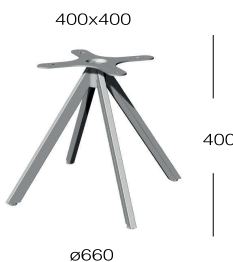

kg
7.70

1 pcs.

cardboard package
500x600x1130
0.28m³ / 9.70kg

205 - Tower Side Table Base

590

kg
3.50

1 pcs.

cardboard package
500x600x440
0.13m³ / 4.70kg

206 - Tower Side Table

590

kg
3.00

1 pcs.

cardboard package
500x600x540
0.16m³ / 5.00kg

207 - Tower Side Table Base

690x690
590x590

690 / 590

kg
4.40

1 pcs.

cardboard package
500x500x440
0.11m³ / 5.60kg

208 - Tower Side Table Base

Applicable Table Tops

690x690
590x590

690 / 590

cardboard package
500x500x540
0.13m³ / 5.60kg