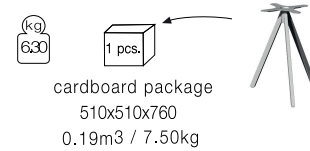

201 - Tower Table Base

Applicable Table Tops

202 - Tower Table Base

203 - Tower Table Base

204 - Tower Table Base

Applicable Table Tops

690x690
590x590

690 / 590

kg
7.70

1 pcs.

cardboard package
500x600x1130
0.28m³ / 9.70kg

205 - Tower Side Table Base

590

kg
3.50

1 pcs.

cardboard package
500x600x440
0.13m³ / 4.70kg

206 - Tower Side Table

590

kg
3.00

1 pcs.

cardboard package
500x600x540
0.16m³ / 5.00kg

207 - Tower Side Table Base

690x690
590x590

690 / 590

kg
4.40

1 pcs.

cardboard package
500x500x440
0.11m³ / 5.60kg

208 - Tower Side Table Base

Applicable Table Tops

690x690
590x590

690 / 590

cardboard package
500x500x540
0.13m³ / 5.60kg