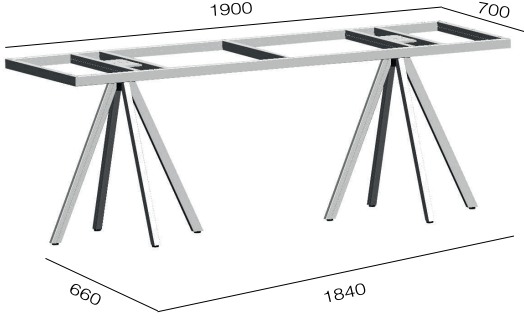

212 - Tower Table Base

Applicable Table Tops

Available Colours

- **101 White Powder Coated (mat)**
- **102 Black Powder Coated (mat)**
- **103 Anthracite Powder Coated (mat)**
- **104 Taupe Powder Coated (mat)**

Certification, labels